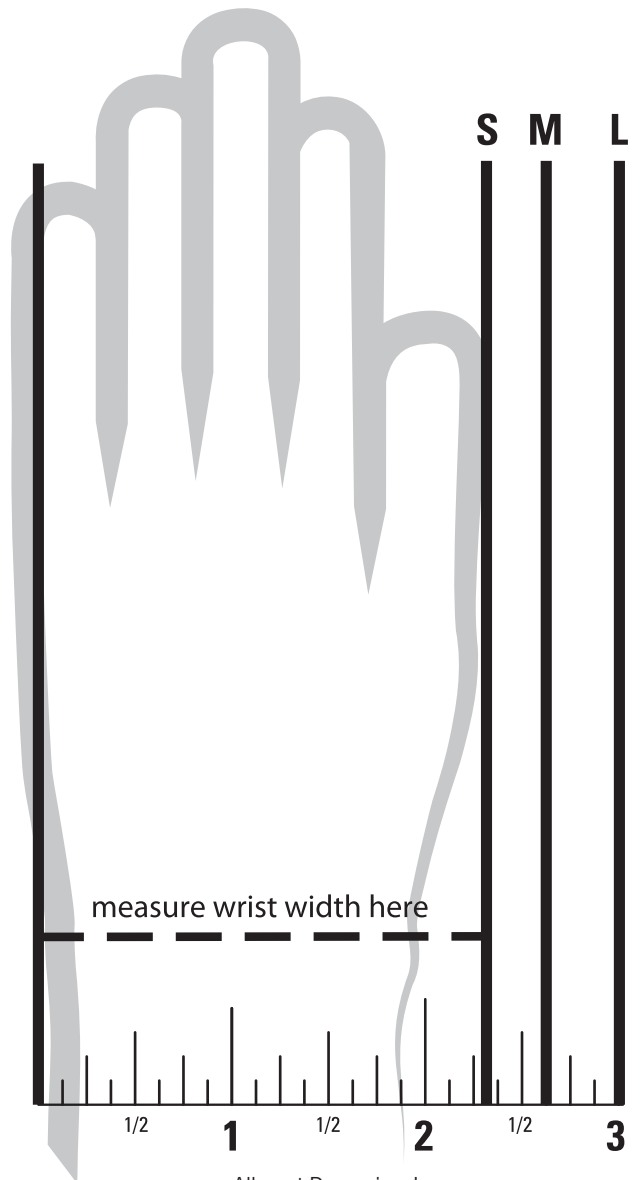

Allsport IMC Sport™

Allsport Dynamics, Inc.
2724 S.E. Stallings Dr., Nacogdoches, TX 75961
(800) 594-5350 · ph: (936) 569-1003 · fx: (936) 569-1439
allsportdynamics.com